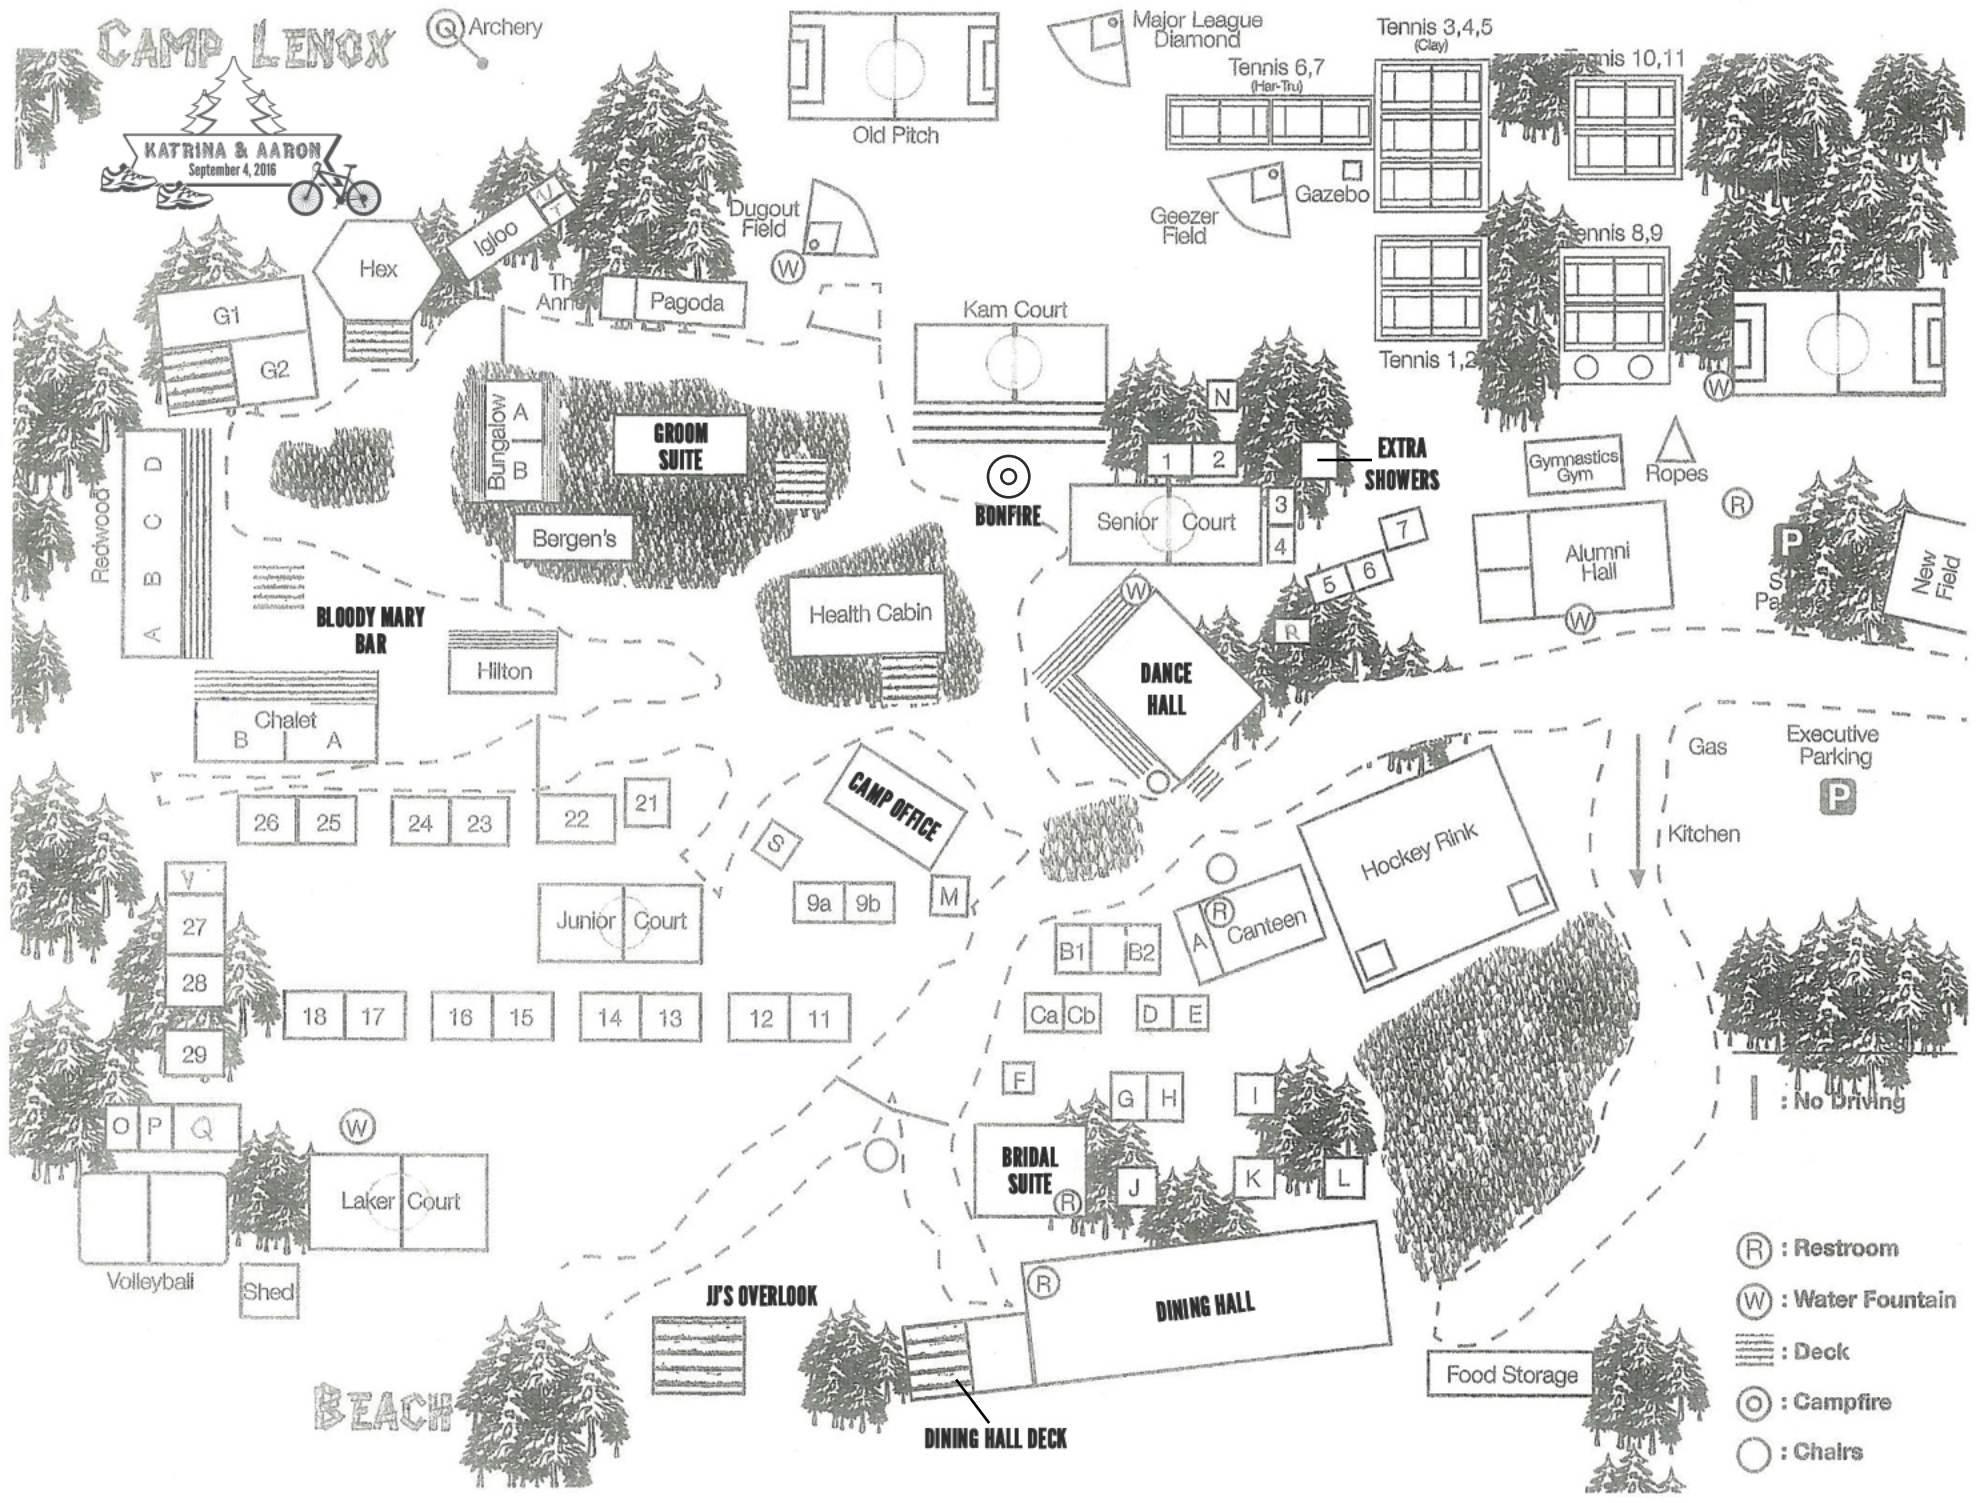

CAMP LENOX

Q Archery

KATRINA & AARON
September 4, 2016

- (R) : Restroom
- (W) : Water Fountain
- ▬ : Deck
- ⊙ : Campfire
- : Chairs

BEACH

DINING HALL DECK

Executive Parking

Kitchen

Food Storage

JJ'S OVERLOOK

BLOODY MARY BAR

EXTRA SHOWERS

GROOM SUITE

Senior Court

DANCE HALL

Hockey rink

Canteen

CAMP OFFICE

Health Cabin

Bergen's

Hilton

Chalet

Volleyball

Laker Court

DINING HALL DECK

Food Storage

(R) : Restroom

(W) : Water Fountain

▬ : Deck

⊙ : Campfire

○ : Chairs